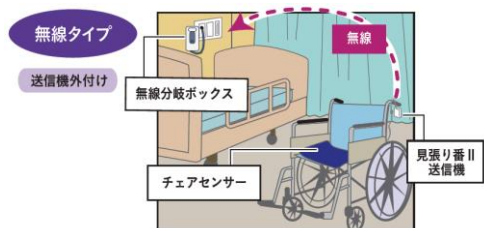

Wireless Wheelchair Sensor Pad

This is wireless wheelchair sensor pad which enables you to use one easily

EPC-59

Portable set with LoRa system

SC9000-P

【contents】 Wireless wheelchair sensor pad
Transmitter (NC-9000TXBF)
Portable Receiver (NC-9000PRX)

Wireless nurse call set

SNC5000C-59C

【contents】 Wireless wheelchair sensor pad
Transmitter (NC-5000TXBF)
Wireless adapter box

iBaby CareS set

SC7000S

【contents】 Wireless wheelchair sensor pad
iBaby CareS,
Transmitter (NC-5000TXBF)