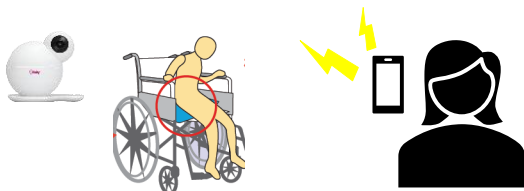

Wireless Wheelchair Sensor Pad

This is wireless wheelchair sensor pad which enables you to use one easily

EPC-59

Portable set with LoRa system

SC9000-P

【contents】 Wireless wheelchair sensor pad
Transmitter (NC-9000TXBF)
Portable Receiver (NC-9000PRX)

Wireless nurse call set

SNC5000C-59C

【contents】 Wireless wheelchair sensor pad
Transmitter (NC-5000TXBF)
Wireless adapter box

iBaby CareS set

SC7000S

【contents】 Wireless wheelchair sensor pad
iBaby CareS,
Transmitter (NC-5000TXBF)