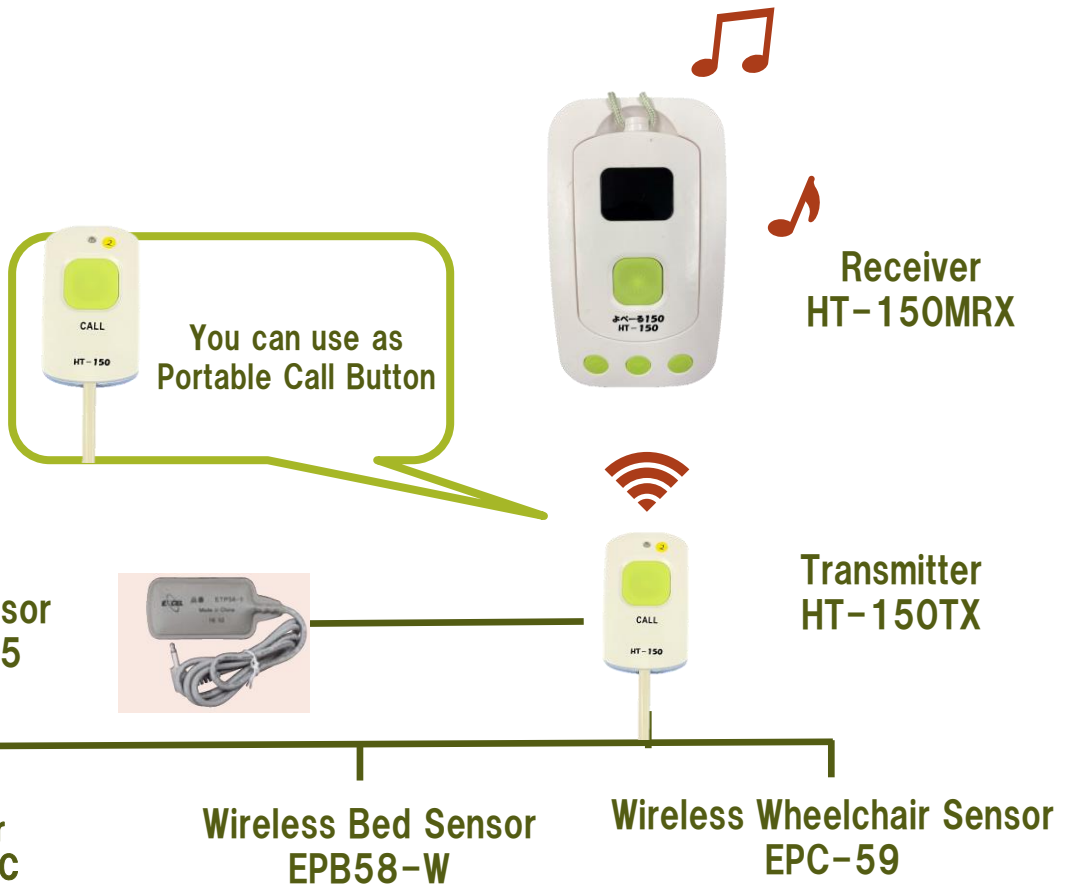

Easy and Low Cost

Wireless Sensors

EC admitted

Distance: 100m

Up to 45 transmitters

Excel Engineering CO., LTD